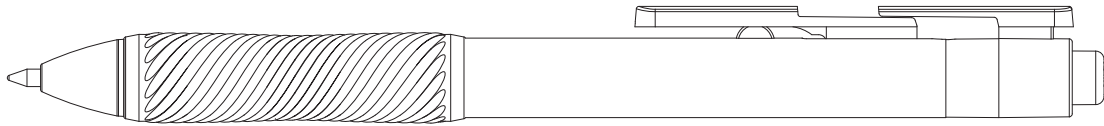

FULL COLOR: Clip **Top:** 9/10 in
Middle: 3/8 in
Bottom: 3/4 in

Opposite of Clip 2 in X 1/2 in

B160 PLAINVIEW